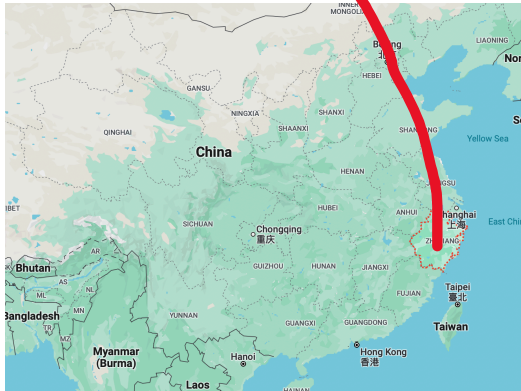

Zhejiang province
Near Shanghai

Ningbo,
Zhejiang